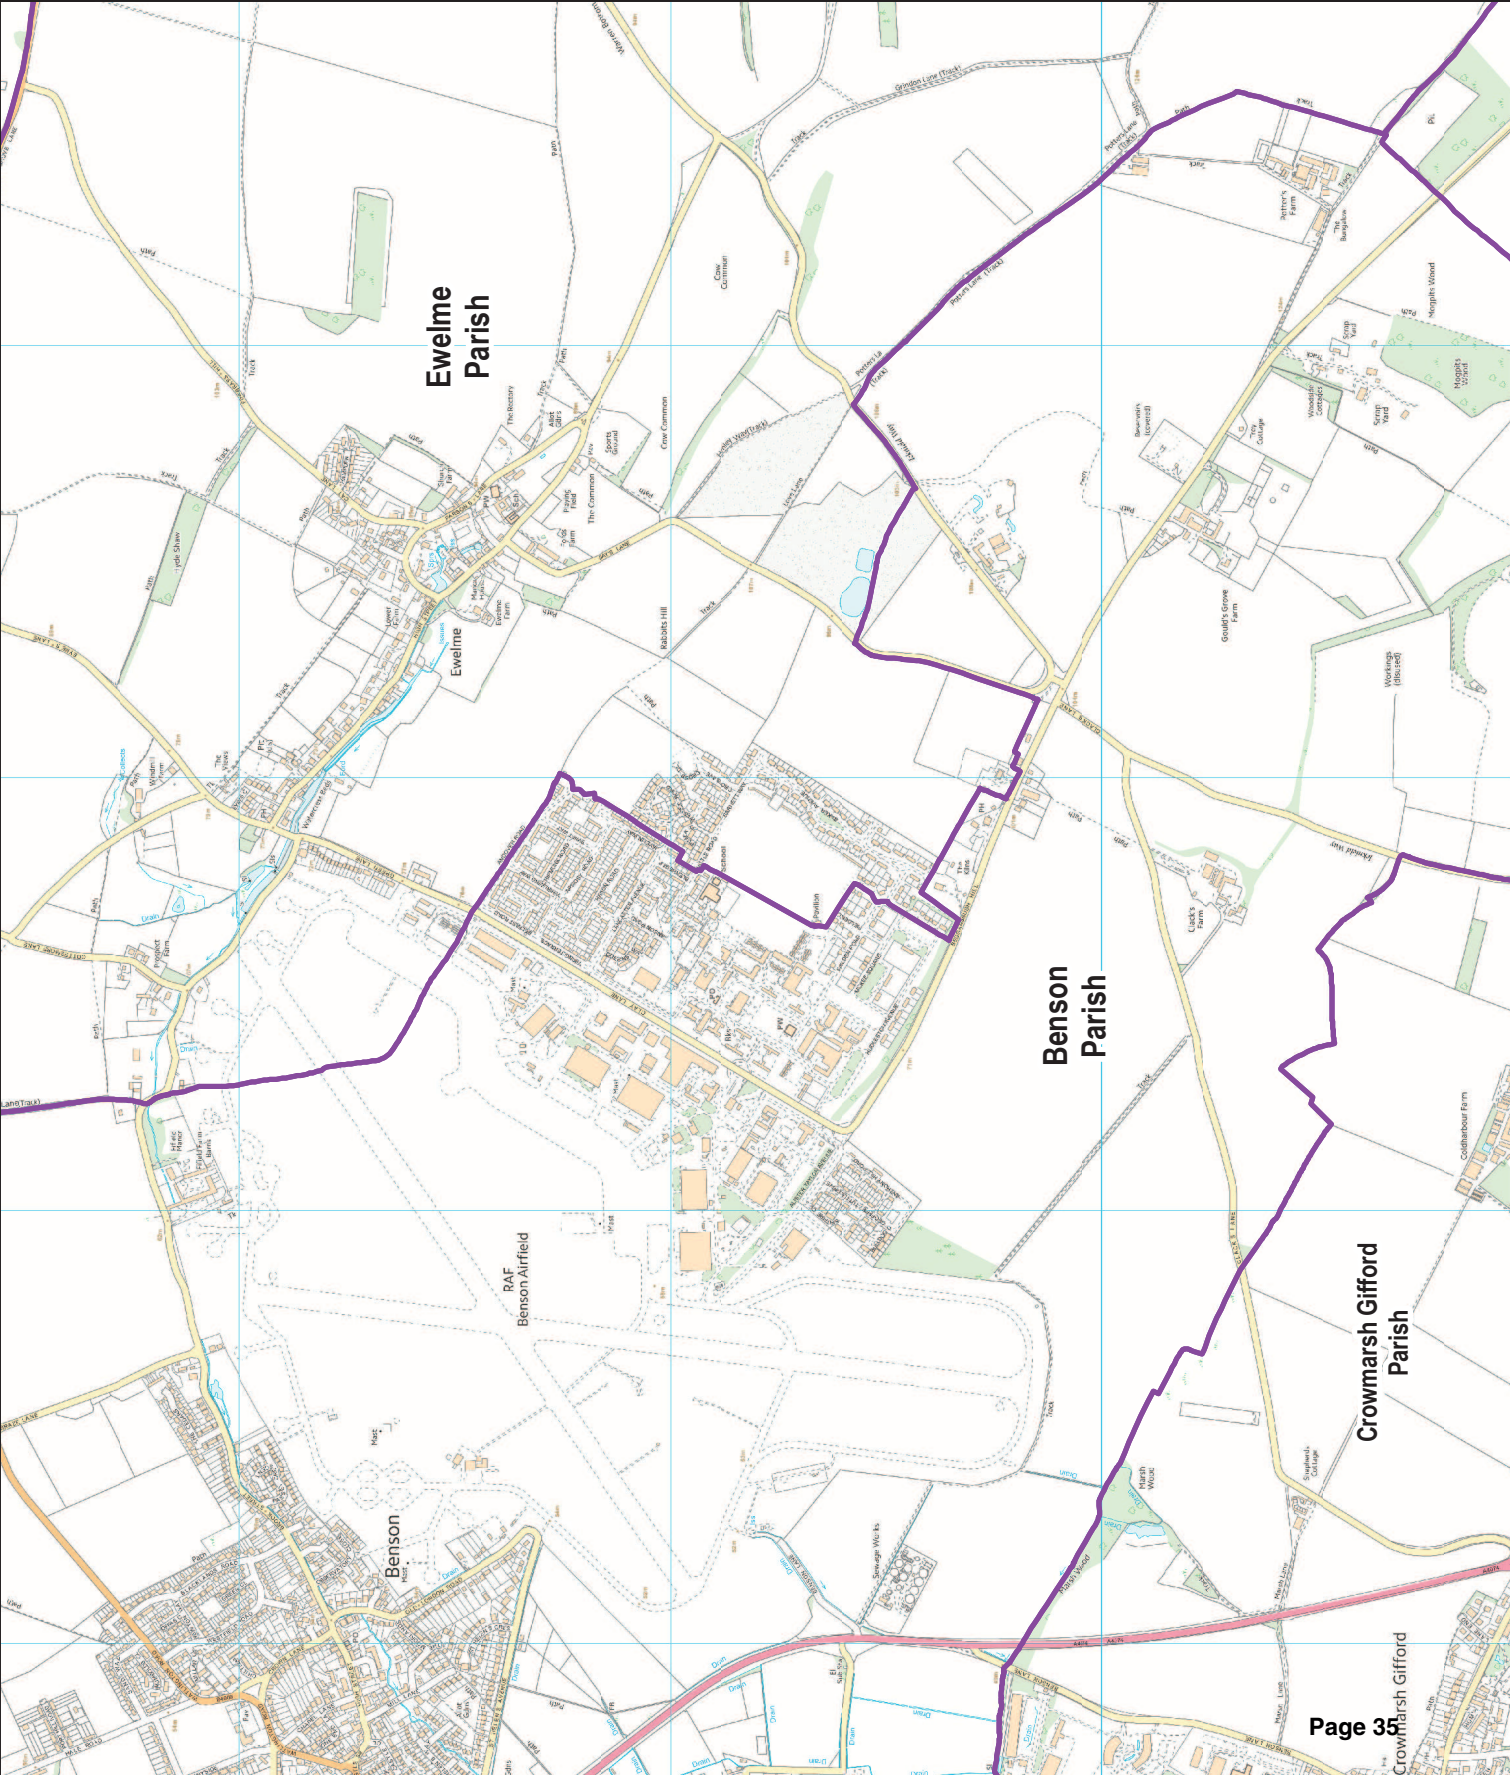

# Parish Boundaries at RAF Benson

Parish boundaries

1:17,500

September 2013

© Crown copyright and database rights 2013  
Ordnance Survey 100018668

Ewelme Parish

Benson Parish

Crowmarsh Gifford Parish

RAF Benson Airfield

Benson

This page is intentionally left blank